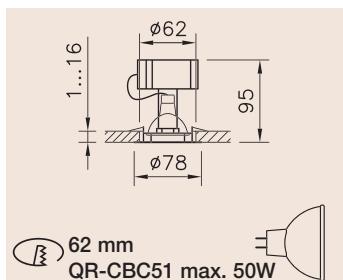

Downlighters

Halogen inbouwspots

R3811 "Cosmos"

Vaste inbouwspot. Uitvoering met spreidveren.

Voor halogeenlamp met koudlichtreflector QR-CBC51, fitting GU5,3, max. 50W/12V.

Type	Kleur
R3811T	Titaniumkleurig
R3811AU	Verguld
R3811C	Verchroomd
R3811MC	Mat-verchroomd
R3811Z	Zwart
R3811W	Wit